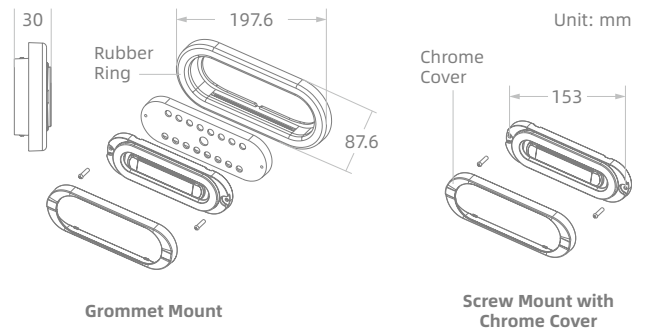

FEATURES

- ◎ Integration of warning, clearance, reversing and Stop / Tail / Turn lights the first of its kind on the market
- ◎ Extremely innovative and recognizable three-dimensional design makes the product stand out among others
- ◎ Able to replace other products with 6" industry standard dimensions
- ◎ Screw mount or grommet mount
- ◎ Warning light available in dual color
- ◎ IP76+IP69K rated

Item	023718	023719
Warning light	● ● ● ● ● ●	● ● ● ● ● ●
Shell	Chrome Cover + Rubber Ring	ABS + Rubber Ring
Mount	Screw Mount / Grommet Mount	
Max Power	10W	
Voltage	12V	
Flash Pattern	12	
Operating Temperature	-30° C to +70° C	
LED	32pcs	
LENS	TIR	
IP Rating	IP67+IP69K	
Certifications	SAE J595, CAT13, R65, R7, R91, FMVSS-108	
Function	Brake light, Turn signal, Position light, Reversig light	