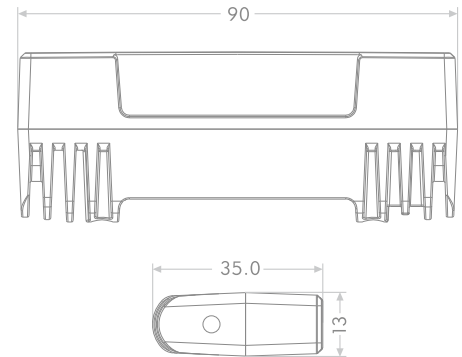

NR6

Features

- > Ultra low profile, suitable for tight spaces like front grills
- > Control board and LED panel integrated in the chassis, making the product extremely compact
- > Two universal brackets included for easy installation
- > Fine heat dissipation with aluminum base
- > PMMA lens minimizes UV damage and resists scratches
- > SAE J595, CA T13, ECE R65 Class2 and R10 certified
- > Five year warranty

Technical Specifications

Code	NR6	NR6T
Item	023301A, 023301B, 023301R, 023301W, 023301RA 023301RB, 023301RW, 023301AB, 023301AW, 023301BW	023301TRA, 023301TRB, 023301TRW 023301TAB, 023301TAW, 023301TBW
Color		
Voltage	DC 10-33V	
Max Power	10W	
LED	6Pcs 3W LED	12 Pcs 3W LED
Flash Patterns	19	12
LENS	Clear Lens	
Certification	SAE J595, CA T13, ECE R65 Class2, R10	