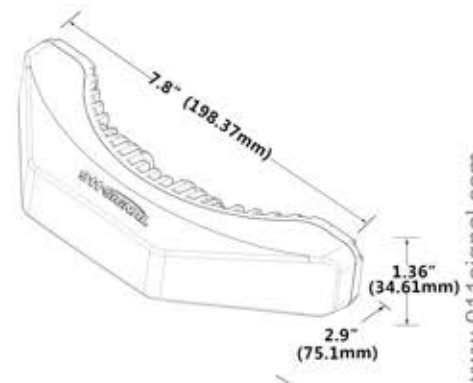

Lighthouse

■ **PRODUCT CHARACTERISTICS**

- Approved to ECE R65, Categories 'X' 'T' & 'HT' and ECE R10 certified
- Exceptionally wide spread of light: over 150° visibility with single product, over 270° warning coverage with a pair in the front or rear and a full 360° with one module on each corner of the vehicle
- Available in 9 powerful LEDs for single color and 18 for dual colors
- Integrated 50% dim mode capability by night
- Best visible range after installation and no affection to the objects on the car roof
- Aluminum die-casting base provides excellent heat dissipation
- Quick and easy installation with an adjustable bracket, making the product extremely versatile
- Hard-coated lenses minimize environmental damage
- IP67 rated; fully encapsulated for moisture, vibration and corrosion resistance
- Synchronize with other 911Signal products
- Five year warranty

■ **TECHNICAL SPECIFICATIONS**

■ **LIGHT PATTERN**

■ **TECHNICAL DRAWING**

Item	LED	Models	Color	Voltage	Max Power	Lens	Operating temperature	Flash Pattern
022501	9pcs 3W	Single	A,R,B,W	DC 10-33V	27W	Reflex	-30°C- 70°C	12
022601	18pcs 3W	Dual	AB,AW BW,RW,BR					