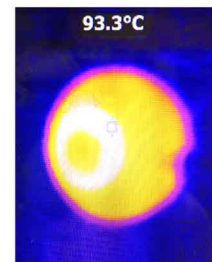

H1200 Hideaway Lights

Item: 060701

The water-proofed connector allows easy installation in limited spaces

3pcs Heating Radiator
Increase heat dissipation function

■ Thermography in 60 minutes

Code	H1200				
Item	060701B	060701A	060701W	060701WB	060701BA
Color					
Voltage	DC 10-33V				
Operating temperature	-30°C- 70°C				
Max Power	14W				
LED	12Pcs 3W LED				
Flash Pattern	19				
Mount	Surface mount , Inside of headlight				