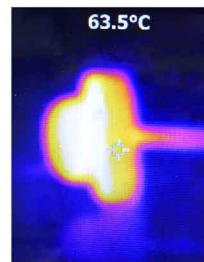

H1200 Hideaway Lights

Item: 060701

The water-proofed connector allows easy installation in limited spaces

3pcs Heating Radiator
Increase heat dissipation function

■ Thermography in 60 minutes

Code	H1200				
Item	060701B	060701A	060701W	060701WB	060701BA
Color					
Voltage	DC 10-33V				
Operating temperature	-30°C- 70°C				
Max Power	14W				
LED	12Pcs 3W LED				
Flash Pattern	19				
Mount	Surface mount , Inside of headlight				