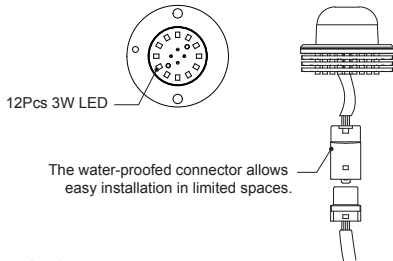

H1200

Hideaway Lights
ITEM: 060701

> MOUNT

Surface install

Internal install

*Anywhere means on any surface
*Even inside the headlights of any vehicle

> WIRING

> Flash Patterns