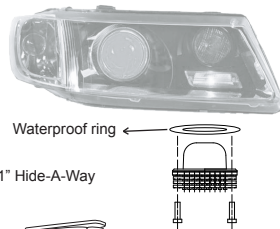

H1200

Hideaway Lights
ITEM: 060701

> MOUNT

Surface install

Internal install

*Anywhere means on any surface
*Even inside the headlights of any vehicle

> WIRING

> Flash Patterns

- | | |
|--------------------------|---------------------------|
| 1. Random (Default) | 11. Single (All) |
| 2. Single (Split) | 12. Double (All) |
| 3. Double (Split) | 13. Quad (All) |
| 4. Quad (Split) | 14. Quint (All) |
| 5. Quint (Split) | 15. Ultra (All) |
| 6. Ultra (Split) | 16. Single - Quad (All) |
| 7. Single - Quad (Split) | 17. Single - H/L (All) |
| 8. Single - H/L (Split) | 18. Steady 2 (California) |
| 9. Ece R65 Single (All) | 19. Steady 4 (All) |
| 10. Ece R65 Double (All) | |