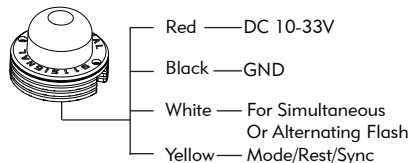

H1200

Hideaway Lights
ITEM: 060701

> MOUNT

Surface install

Internal install

*Anywhere means on any surface
*Even inside the headlights of any vehicle

> WIRING

> Flash Patterns

- | | |
|--------------------------|---------------------------|
| 1. Random (Default) | 11. Single (All) |
| 2. Single (Split) | 12. Double (All) |
| 3. Double (Split) | 13. Quad (All) |
| 4. Quad (Split) | 14. Quint (All) |
| 5. Quint (Split) | 15. Ultra (All) |
| 6. Ultra (Split) | 16. Single - Quad (All) |
| 7. Single - Quad (Split) | 17. Single - H/L (All) |
| 8. Single - H/L (Split) | 18. Steady 2 (California) |
| 9. Ece R65 Single (All) | 19. Steady 4 (All) |
| 10. Ece R65 Double (All) | |