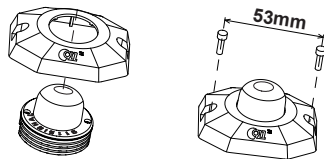

H1200

Hideaway Lights
ITEM: 060701

> MOUNT

Surface install

Internal install

*Anywhere means on any surface
*Even inside the headlights of any vehicle

> WIRING

> Flash Patterns

- | | |
|--------------------------|---------------------------|
| 1. Random (Default) | 11. Single (All) |
| 2. Single (Split) | 12. Double (All) |
| 3. Double (Split) | 13. Quad (All) |
| 4. Quad (Split) | 14. Quint (All) |
| 5. Quint (Split) | 15. Ultra (All) |
| 6. Ultra (Split) | 16. Single - Quad (All) |
| 7. Single - Quad (Split) | 17. Single - H/L (All) |
| 8. Single - H/L (Split) | 18. Steady 2 (California) |
| 9. Ece R65 Single (All) | 19. Steady 4 (All) |
| 10. Ece R65 Double (All) | |