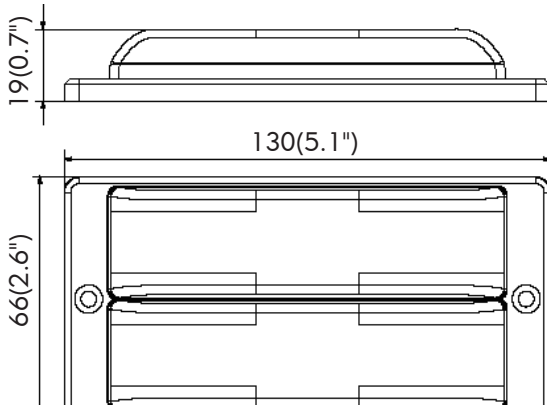

X18

LED LIGHTHEAD

ITEM:021803

Adjusts for day or night mode, reducing by 50% power

1. No visible screws. Modern and beautiful look. Newest lens design.
2. Modularized design. Applicable in all locations.
3. Brightness exceeds Class 2 standard. Brightness adjustable.
4. Can be synced with other 911signal products
5. Lens made from PMMA, durable and UV-resistant. Base made from aluminum alloy that is corrosion-resistant and can counter extreme weathers.
6. 6 inches long 10 core wire
7. Meets and exceeds SAE J595, ECE R65, ECE R10, CA Title 13

Code	Item	Color	Voltage	Max Power	LED	Flash Pattern	Lens	Certificate	Mount
X18	021803A	●	DC 10-33V	44W	3W 18Pcs	19	LIN	ECE R65 ECE R10 SAE J595 CA Title 13	Surface Mount Bracket Mount (Optional)
	021803B	●							
	021803R	●							
	021803W	○							
	021803AW	● ○							
	021803BR	● ●							