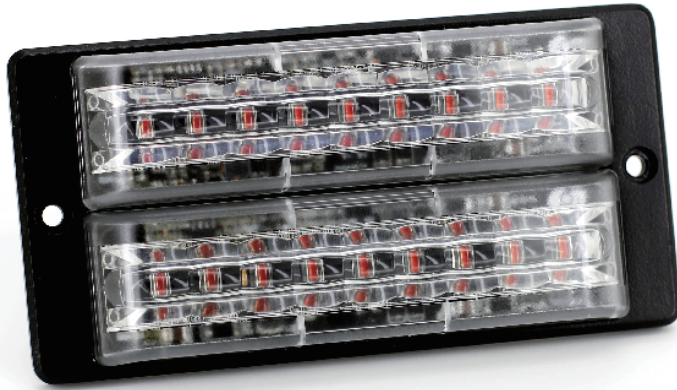

X18

LED LIGHTHEAD

ITEM:021803

Adjusts for day or night mode, reducing by 50% power

1. No visible screws. Modern and beautiful look. Newest lens design.
2. Modularized design. Applicable in all locations.
3. Brightness exceeds Class 2 standard. Brightness adjustable.
4. Can be synced with other 911signal products
5. Lens made from PMMA, durable and UV-resistant. Base made from aluminum alloy that is corrosion-resistant and can counter extreme weathers.
6. 6 inches long 10 core wire
7. Meets and exceeds SAE J595, ECE R65, ECE R10, CA Title 13

Code	Item	Color	Voltage	Max Power	LED	Flash Pattern	Lens	Certificate	Mount
X18	021803A	●	DC 10-33V	44W	3W 18Pcs	19	LIN	ECE R65 ECE R10 SAE J595 CA Title 13	Surface Mount Bracket Mount (Optional)
	021803B	●							
	021803R	●							
	021803W	○							
	021803AW	● ○							
	021803BR	● ●							