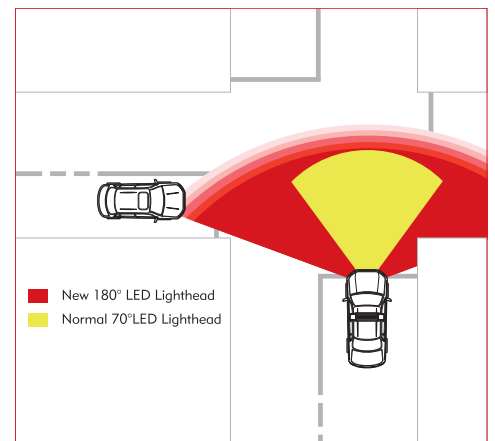

X18

LED LIGHTHEAD

ITEM:021803

Adjusts for day or night mode, reducing by 50% power

1. No visible screws. Modern and beautiful look. Newest lens design.
2. Modularized design. Applicable in all locations.
3. Brightness exceeds Class 2 standard. Brightness adjustable.
4. Can be synced with other 911signal products
5. Lens made from PMMA, durable and UV-resistant. Base made from aluminum alloy that is corrosion-resistant and can counter extreme weathers.
6. 6 inches long 10 core wire
7. Meets and exceeds SAE J595, ECE R65, ECE R10, CA Title 13

Code	Item	Color	Voltage	Max Power	LED	Flash Pattern	Lens	Certificate	Mount
X18	021803A	●	DC 10-33V	44W	3W 18Pcs	19	LIN	ECE R65 ECE R10 SAE J595 CA Title 13	Surface Mount Bracket Mount (Optional)
	021803B	●							
	021803R	●							
	021803W	○							
	021803AW	● ○							
	021803BR	● ●							