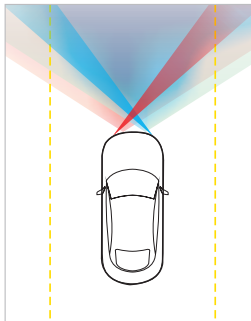

License Tag Frame Light

Features

- > SAE J595 Class 1 and CA T13 certified
- > 10-33V multi-voltage input
- > Universal fit for all vehicles (sedan, SUV, pick-up truck etc) with a 12"x 6" license tag
- > Water-proof connector provided for easy installation
- > LED modules available in single, split, and dual colors with a steady-burn function
- > Maximum 180° visibility horizontally and 120° vertically
- > Provides full protection to the license tag without obstructing the information on it
- > Frame made from ABS, UV, heat, water and corrosion resistant
- > Full encapsulated LED modules with moisture, vibration and corrosion resistance