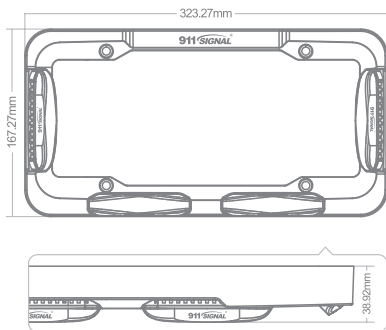

License Tag Frame Light

Features

- > SAE J595 Class 1 and CA T13 certified
- > 10-33V multi-voltage input
- > Universal fit for all vehicles (sedan, SUV, pick-up truck etc) with a 12"x 6" license tag
- > Water-proof connector provided for easy installation
- > LED modules available in single, split, and dual colors with a steady-burn function
- > Maximum 180° visibility horizontally and 120° vertically
- > Provides full protection to the license tag without obstructing the information on it
- > Frame made from ABS, UV, heat, water and corrosion resistant
- > Full encapsulated LED modules with moisture, vibration and corrosion resistance

Single Color

Item	Color	Voltage	Max Power	Lens	LED	Flash Patterns	Operating Temperature	Warranty
023201	● ● ●	10-33V	36W	TIR	24pcs 3W	19	-30 to 70°C	5 Year

Split Color

Item	Color	Voltage	Max Power	Lens	LED	Flash Patterns	Operating Temperature	Warranty
023201	●●	10-33V	36W	TIR	24pcs 3W	19	-30 to 70°C	5 Year