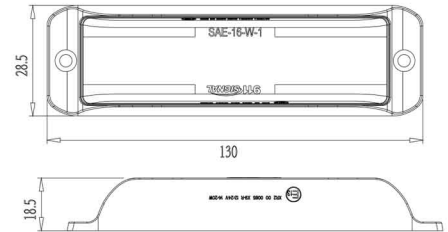

X9T Lighthead

Trio Color

Item: 021802 021804

- No visible screws. Newest lens design
- Smaller in size. Modularized design
- Brightness exceeds Class 1 standard.
- Available in single or dual or three color models

SAE CA Title 13

Trio Color

* Other combination color is available

Code	X9T	
Item	021802WBA	021804WBA
Color		
Voltage	DC 10-33V	
Operating temperature	-30°C- 70°C	
Max Power	18W	
LED	27Pcs 3W LED	
LENS	Clear Lens	Smoked Lens
Flash Pattern	12	
Mount	Surface mount , Bracket mount	
Certification	SAE-16-W-1 ; CA T13	