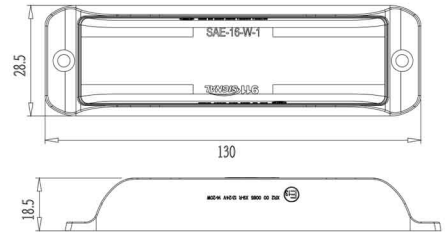

X9T Lighthouse

Item: 021802 021804

- No visible screws. Newest lens design
- Smaller in size. Modularized design
- Brightness exceeds Class 2 standard
- Choose from clear lens or smoked lens
- Available in single or dual color or three color models **R65 R10**

* Other combination color is available

Code	X9T					
Item	021802WB	021802BA	021802WBR	021802BRA	021802WRA	021804
Color						Same LED color as Clear lens
Voltage	DC 10-33V					
Operating temperature	-30°C - 70°C					
Max Power	18W					
LED	27Pcs 3W LED					
LENS	Clear Lens					Smoked Lens
Flash Pattern	12					
Mount	Surface mount , Bracket mount					
Certification	ECE R65 XA2 00 0083 ; ECE R65 XB2 00 0084 ; ECE R65 XR2 00 0085 ; ECE R10					