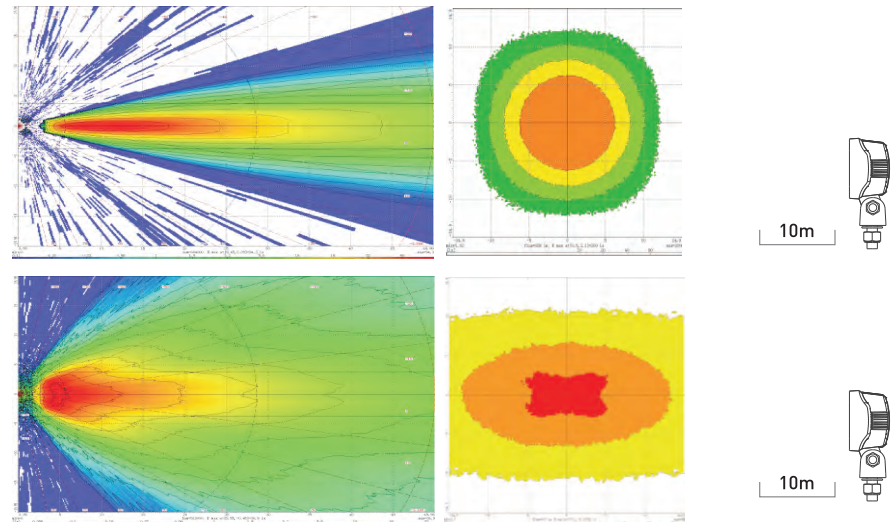

Light Pattern

911 Signal Technology Inc.

Tel: +86 574 89017911 - 8001 Fax: +86 574 82822560
Email: sales@911signal.com

www.911signal.com