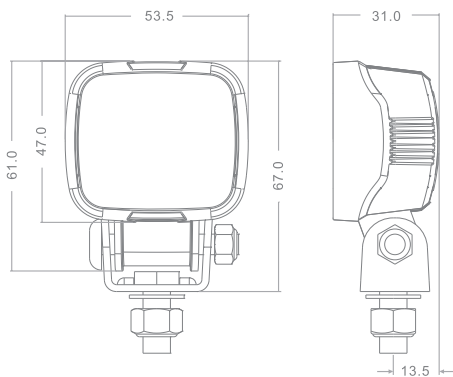

V8 Mini Work Light

Features

- > ECE R10, EMC certified
- > Constant and stable light output of 800lm
- > Extremely compact, suitable for versatile applications
- > Stainless screws, bracket and aluminum housing minimize environmental damage
- > IP69K rated

Technical Specifications

Item	Model	Voltage	Power	Lux	Lumen	LED	Lens	Color Temp
120701	Long Range	10-33VDC	9.5W	200lux@10m	800	4pcs 3W	TIR	6000k
120751	Close Range			56lux@10m				

Product Overview

Model	V8 LR/ V8 CR
Cable/Connector	x
PC lens	x
IP69K	x
Polarity Reversal Protection	x
Mount: Side/Suspend/Stand	x