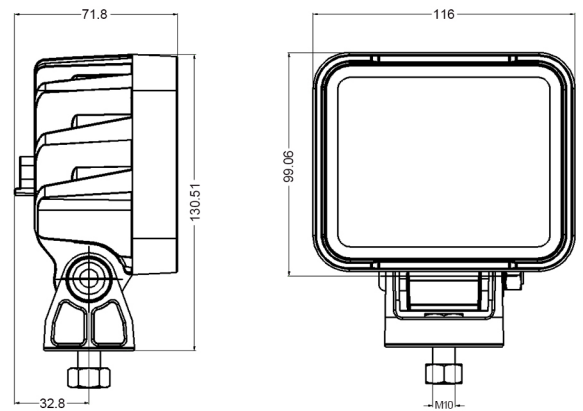

**V18-LR WorkLight**  
Item: 120301

**■ PRODUCT CHARACTERISTICS**

- With its uniquely-shaped heatsink, V18 dissipates the heat generated by the LEDs regardless of the mounting positions.
- Double coated aluminum alloy housing makes V18 stay strong under extreme weathers and conditions.

**■ TECHNICAL DRAWING**

**■ TECHNICAL SPECIFICATIONS**

Item	Voltage	Power	Lux	Lumen	LED	Color Temp	Certificate
120301	DC 9-33V	30W	540lx(10M)	1800lm	6Pcs 5W LED	7000K	R10

**■ PRODUCT OVERVIEW**

Item	120301
Long-Range Illumination	x
Cable	x
PC Lens	x
IP 6K9K/Pressure Cleaner	x
IP 6K7/Waterproof	x
Polarity Reversal Protection	x
Mount:Side/Suspend/Stand	x