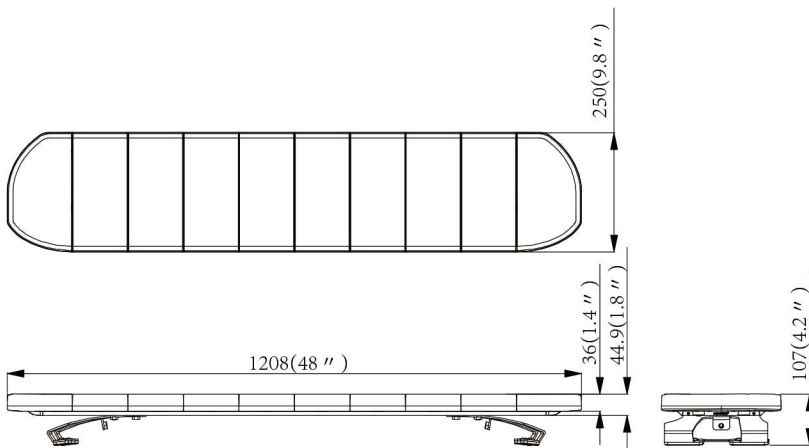

# SKYLINE AIR C3

LED Lightbar

An economical alternative

- Streamlined profile.
- All-plastic housing.
- Independent cavity design.
- Water-proof membrane, IP68 grade.
- Size and function customizable.

Item	Color	Voltage	Max Power	LED	Flash pattern	Material	Certification	Wire
011841A		12-24V	160W	66Pcs 3W	29	Cover: PC Profile: Aluminum alloy	ECE R65 TA1000053	2C*16AWG/1007,2C*22 AWG/1007 Red:+ Black:GND Yellow:Flash pattern selection White:ON/OFF
011841B								
011841BR								