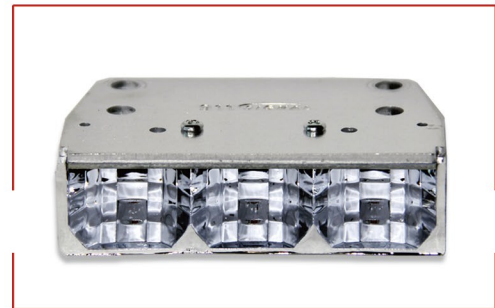

# SKYLINE AIR C3

LED Lightbar

An economical alternative

- Streamlined profile.
- All-plastic housing.
- Independent cavity design.
- Water-proof membrane, IP68 grade.
- Size and function customizable.

Item	Color	Voltage	Max Power	LED	Flash pattern	Material	Certification	Wire
011841A		12-24V	160W	66Pcs 3W	29	Cover: PC Profile: Aluminum alloy	ECE R65 TA1000053	2C*16AWG/1007,2C*22 AWG/1007 Red:+ Black:GND Yellow:Flash pattern selection White:ON/OFF
011841B								
011841BR								