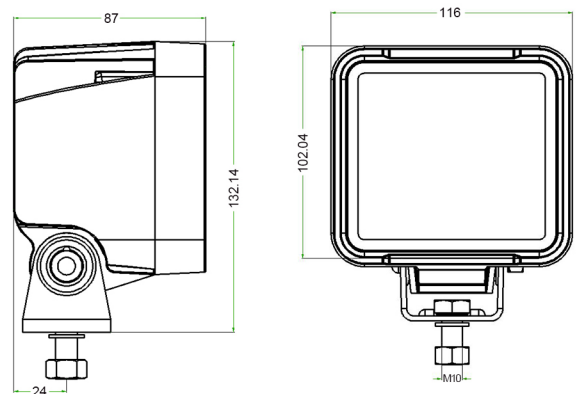

S22-LR WorkLight
Item: 120201

■ **PRODUCT CHARACTERISTICS**

- S22 increases safety level and decreases accident rate in your working area by delivering homogenous illumination.
- Having a color temperature of 6000K, S22 simulates the conditions under daylight.
- S22 is glare-free and protects your eyes from getting hurt when looking to the direction of the light source.

■ **TECHNICAL DRAWING**

■ **TECHNICAL SPECIFICATIONS**

Item	Voltage	Power	Lux	Lumen	LED	Color Temp	Certificate
120201	DC 9-28V	38W	530lx(10M)	2200lm	9Pcs 5W LED	7000K	R10 EMC CLASS 5 certificate pending