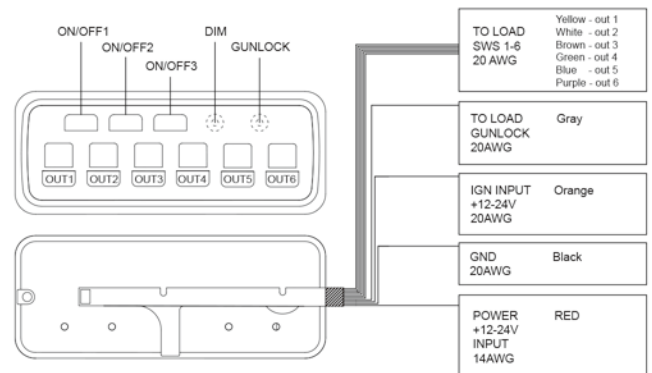

R993

Switch
Smart
ITEM: 030201

Code	Item	Voltage	Type	Output	Load	Max current	Button		Mount
							Lock	Unlock	
R993	030201	10-30V	Smart Switch	8 Groups	NO	2 Group 2mA 6 Group 2A	4 buttons 6 buttons set by yourself	1 buttons	adjustable bracket

- Built-in 19 flash patterns
- Rugged and waterproof
- This compact switch box features a solid-state switch panel with Self-diagnosis circuitry and a 15 watt-per-switch output rating.
- The brightness level can be changed by pressing dimmer switch
- Gunlock signal output as ten seconds.
- Setting desired flash pattern according to requirement
- Support for steady-on and flash patterns
- Mini control box ,easy to install
- S.A.E. Automotive-Grade Wiring
- Color-coded, numbered wiring
- Switch Controller Panel ,Light Controller Box