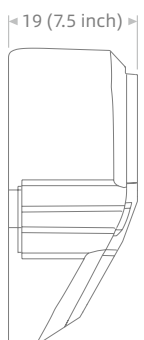

Code	POLARIS-W	
Item	024201A	024201B
Warning light	●	●
Work light	○	○
Voltage	DC 10-33V	
Max Power	13.5W	
Lens	TIR	
Illumination Lumens	360lm	
Flash Patterns	10	
IP Rating	IP67+IP69K	
Operating Temperature	-30° C to +70° C	
Certifications	SAE J595 CA T13 ECE R65 Class2 ECE R10	
Mounting	Surface Mount Bracket Mount Adjustable Hose Clamp Mount	
Warranty	Five-year Warranty	

Unit: mm