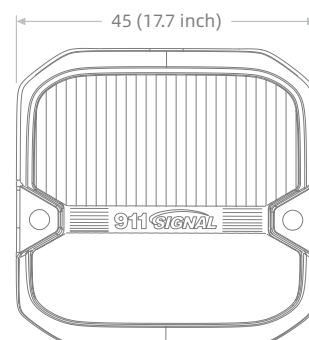

Ningbo Vasa Import and Export Co., Ltd.

Office Address: Room 701-702, Heng Wei Building, No.258, Tian Gao Lane, Shouan subdistrict, Yinzhou Area, Ningbo City, Zhejiang, China.

Tel: +86 574 89017911 - 8001   **Fax:** +86 574 82822560

Email: sales@911signal.com