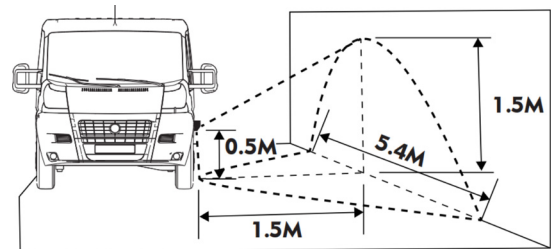

**FEATURES**

- ⊙ Combination of warning light and floodlight
- ⊙ Unique 25° bevel design ensures a better large ground lighting effect
- ⊙ Constant and stable light output of 360lm
- ⊙ Only 45\*45\*19mm without bezel
- ⊙ Surface screw mount, bracket mount, adjustable hose clamp mount and other different mounting options
- ⊙ SAE J595, CA T13, ECE R65 Class2, ECE R10

Floodlight Illumination Range

Code	POLARIS-W	
Item	024201A	024201B
Warning light	●	●
Work light	○	○
Voltage	DC 10-33V	
Max Power	13.5W	
Lens	TIR	
Illumination Lumens	360lm	
Flash Patterns	10	
IP Rating	IP67+IP69K	
Operating Temperature	-30° C to +70° C	
Certifications	SAE J595 CA T13 ECE R65 Class2 ECE R10	
Mounting	Surface Mount Bracket Mount Adjustable Hose Clamp Mount	
Warranty	Five-year Warranty	