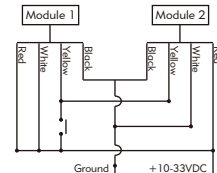

### > WIRING

Wire: **RED** \_\_\_\_\_  
TO + 10-33 VDC (fuse @ 3A)

Wire: **BLACK** \_\_\_\_\_  
TO Chassis Ground

Wire: **WHITE** \_\_\_\_\_  
For Simultaneous or Alternating Flash

Wire: **YELLOW** \_\_\_\_\_  
For Synchronization & Flash Patterns

### > WIRING

Pattern Synchronization

Pattern Alternately