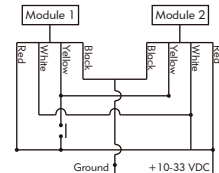

### > WIRING

Wire: **RED** \_\_\_\_\_  
TO + 10-33 VDC (fuse @ 3A)

Wire: **BLACK** \_\_\_\_\_  
TO Chassis Ground

Wire: **WHITE** \_\_\_\_\_  
For Simultaneous or Alternating Flash

Wire: **YELLOW** \_\_\_\_\_  
For Synchronization & Flash Patterns

### > WIRING

Pattern Synchronization

Pattern Alternately