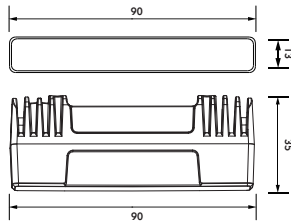

1. Product Description

2. Technical Specifications

Product Name	NR6T
Max Power	10W
Voltage	DC 12V
Flash Pattern	13
IP Rating	IP67
Operating Temperature	-30°C to +70°C
Dimensions	90*35*13mm
Certifications	ECE R65 Class2, R10, SAE J595, CA T13

3. Product Introduction

3.1. Dimensions

www.911signal.com

Page 1