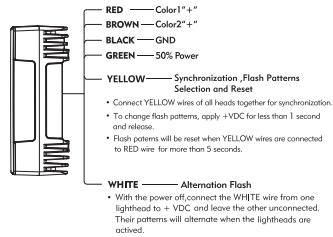

3.2. Wiring

A. Function Wiring