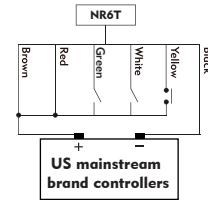

D. Color Sheet Of Wire And LED

LED Combinations	WIRE	
	RED	BROWN
Opt.1	White	Red
Opt.2	White	Blue
Opt.3	White	Amber
Opt.4	Blue	Red
Opt.5	Blue	Amber
Opt.6	Red	Amber

www.911signal.com

Page 4

4. Flash Patterns

1	Steady 2 (Default)
2	Steady 4 (all)
3	Random (all)
4	ECE R65 single (all)
5	ECE R65 double (all)
6	Single (all)
7	Double (all)
8	Quad (all)
9	Quint (all)
10	Ultra (all)
11	Single-Quad (all)
12	Single-H/L (all)
13	Steady (all) (Connect to the controller)

www.911signal.com

Page 5