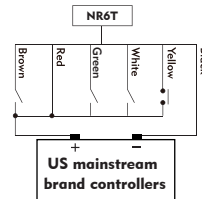

C. Wiring With US Mainstream Brand Controllers

- Connect RED wire to +VDC
- Connect BLACK wire to GND
- Apply YELLOW wire +VDC for less than 1 second and release, to select the 13th flash pattern "steady (all)".

www.911signal.com

Page 3

- After the "steady (all)" flash pattern is selected, apply BROWN wire to +VDC.