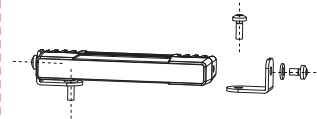

5. Mounting

A. L-Bracket