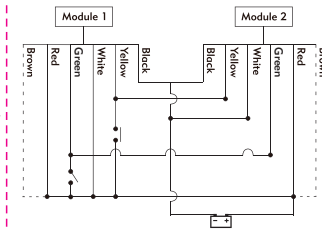

Pattern Alternation