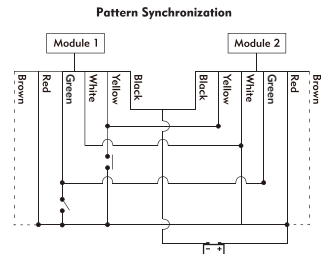

B. Product Wiring

www.911signal.com

Page 2