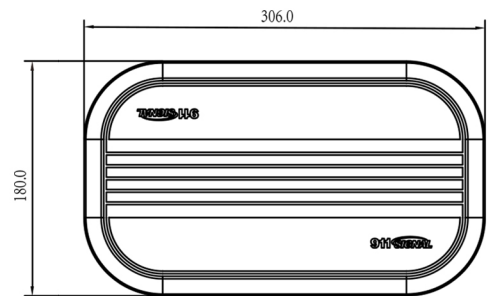

MINI-Adventurer

LED LIGHTBAR

Item: 013101

- Budget-friendly
 - Easy Installation
 - Excellent Waterproof
 - Magnetic Mount, Direct/Bolt Mount
 - Unique and Beautiful Look.
- Robust and Solid**

| Code | MINI-Adventurer | | |
|---------------|---|---|---|
| Item | 013101A | 013101B | 013101BR |
| Color |  |  |  |
| Length | 12" | | |
| Voltage | DC10-33V | | |
| LED | 30Pcs 3W LED | | |
| Max Power | 65W | | |
| Flash Pattern | 25 | | |
| Wire | 3 core wire with A13-163 cigar plug | | |
| Mount | Magnetic Mount , Direct/Bolt Mount | | |