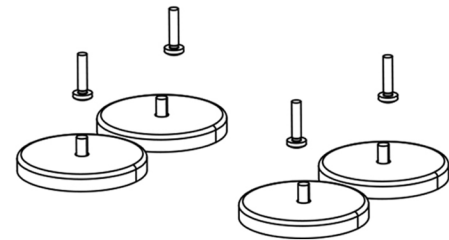

MINI-Adventurer

LED LIGHTBAR

Item: 013101

- Budget-friendly
 - Easy Installation
 - Excellent Waterproof
 - Magnetic Mount, Direct/Bolt Mount
 - Unique and Beautiful Look.
- Robust and Solid**

| Code | MINI-Adventurer | | |
|---------------|---|---|---|
| Item | 013101A | 013101B | 013101BR |
| Color |  |  |  |
| Length | 12" | | |
| Voltage | DC10-33V | | |
| LED | 30Pcs 3W LED | | |
| Max Power | 65W | | |
| Flash Pattern | 25 | | |
| Wire | 3 core wire with A13-163 cigar plug | | |
| Mount | Magnetic Mount , Direct/Bolt Mount | | |