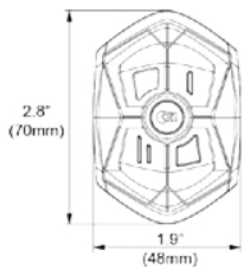

IWR: Siren switch versatile sirens

ITEM: 091107

Wireless Controller

4.1 Description

- Wireless Controller for IMPACT
- Can control the lights and sounds.
- . 5 Button
- . more than 10m effective distance
- . Use A23 battery

More than 10M

IWR