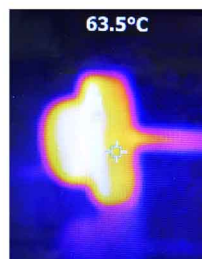

H1200 Hideaway Lights

Item: 060701

The water-proofed connector allows easy installation in limited spaces

3pcs Heating Radiator
Increase heat dissipation function

■ Thermography in 60 minutes

Code	H1200					
Item	060701B	060701R	060701W	060701BR	060701WB	060701WR
Color						
Voltage	DC 10-33V					
Operating temperature	-30°C- 70°C					
Max Power	14W					
LED	12Pcs 3W LED					
Flash Pattern	19					
Mount	Surface mount , Inside of headlight					