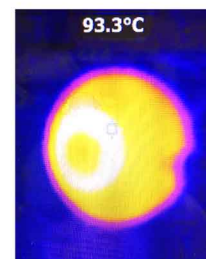

H1200 Hideaway Lights

Item: 060701

The water-proofed connector allows easy installation in limited spaces

3pcs Heating Radiator
Increase heat dissipation function

■ Thermography in 60 minutes

Code	H1200					
Item	060701B	060701R	060701W	060701BR	060701WB	060701WR
Color						
Voltage	DC 10-33V					
Operating temperature	-30°C- 70°C					
Max Power	14W					
LED	12Pcs 3W LED					
Flash Pattern	19					
Mount	Surface mount , Inside of headlight					