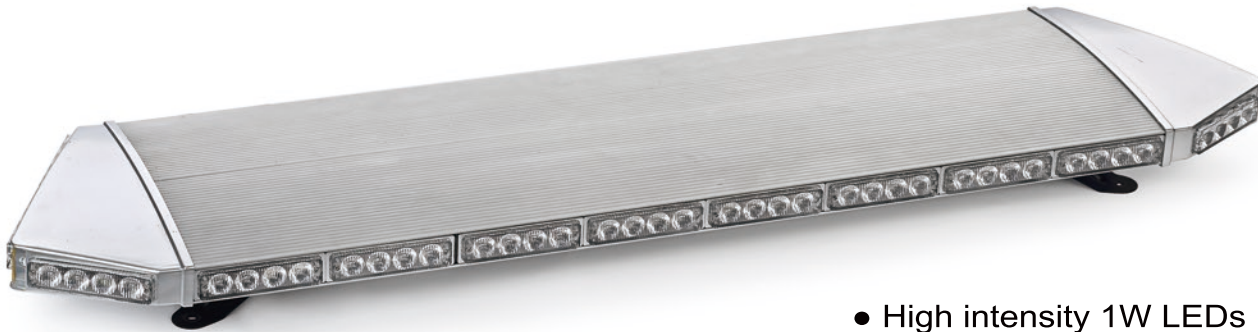

F5000AT4

Led Lightbar
 12 times improvement
 8 years production
ITEM: 011514
 011515

- High intensity 1W LEDs
- Flash Pattern : 36 kinds of patterns
- Wide angle lens for better warning
- Mount:Gutter by Brackets

Code	Item	Color	Housing Color	Length	Voltage	Max power	Led	Flash Pattern	Mount	Wire
F5000AT4	011514A	●	Silver surface	48"	DC 12V	184W	1W LED 88 Pcs	36	Gutter Mounting by Brackets	5M length of 8 core wire: Red(+),Black(-),Brown(ON/OFF), White(TD and AL on/off), Green(TD and AL Flash), Blue(Right arrow),Orange(Left arrow), Yellow(Flash pattern selection).
	011514B	●								
	011514BR	● ●								
	011515A	●	Black surface							
	011515B	●								
	011515BR	● ●								