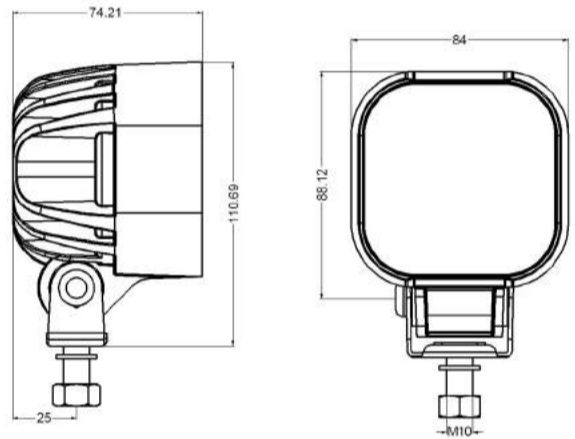

C8-LR WorkLight
Item: 120501

■ PRODUCT CHARACTERISTICS

- Its compact size(88 x84 x74mm) makes it applicable for multiple mounting locations.
- Equipped with four powerful CREE LEDs and innovative reflector design, C8 boasts a light output as high as 800 lumens.

■ TECHNICAL DRAWING

■ TECHNICAL SPECIFICATIONS

Item	Voltage	Power	Lux	Lumen	LED	Color Temp	Certificate
120501	DC 9-33V	15W	340lx(10M)	1000lm	4Pcs 5W LED	7000K	R10

■ PRODUCT OVERVIEW

Item	120501
Long-Range Illumination	x
Cable	x
PC Lens	x
IP 6K9K/Pressure Cleaner	x
IP 6K7/Waterproof	x
Polarity Reversal Protection	x
Mount:Side/Suspend/Stand	x