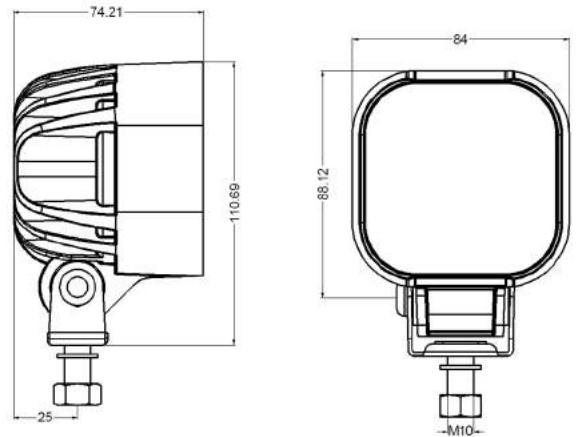

C8-CR WorkLight
Item: 120551

■ **PRODUCT CHARACTERISTICS**

- Its compact size(88 x84 x74mm) makes it applicable for multiple mounting locations.
- Equipped with four powerful CREE LEDs and innovative reflector design, C8 boasts a light output as high as 800 lumens.

■ **TECHNICAL DRAWING**

■ **TECHNICAL SPECIFICATIONS**

Item	Voltage	Power	Lux	Lumen	LED	Color Temp	Certificate
120551	DC 9-33V	15W	150lx(10M)	1000lm	4Pcs 5W LED	7000K	R10

■ **PRODUCT OVERVIEW**

Item	120551
Close-Range Illumination	x
Cable	x
PC Lens	x
IP 6K9K/Pressure Cleaner	x